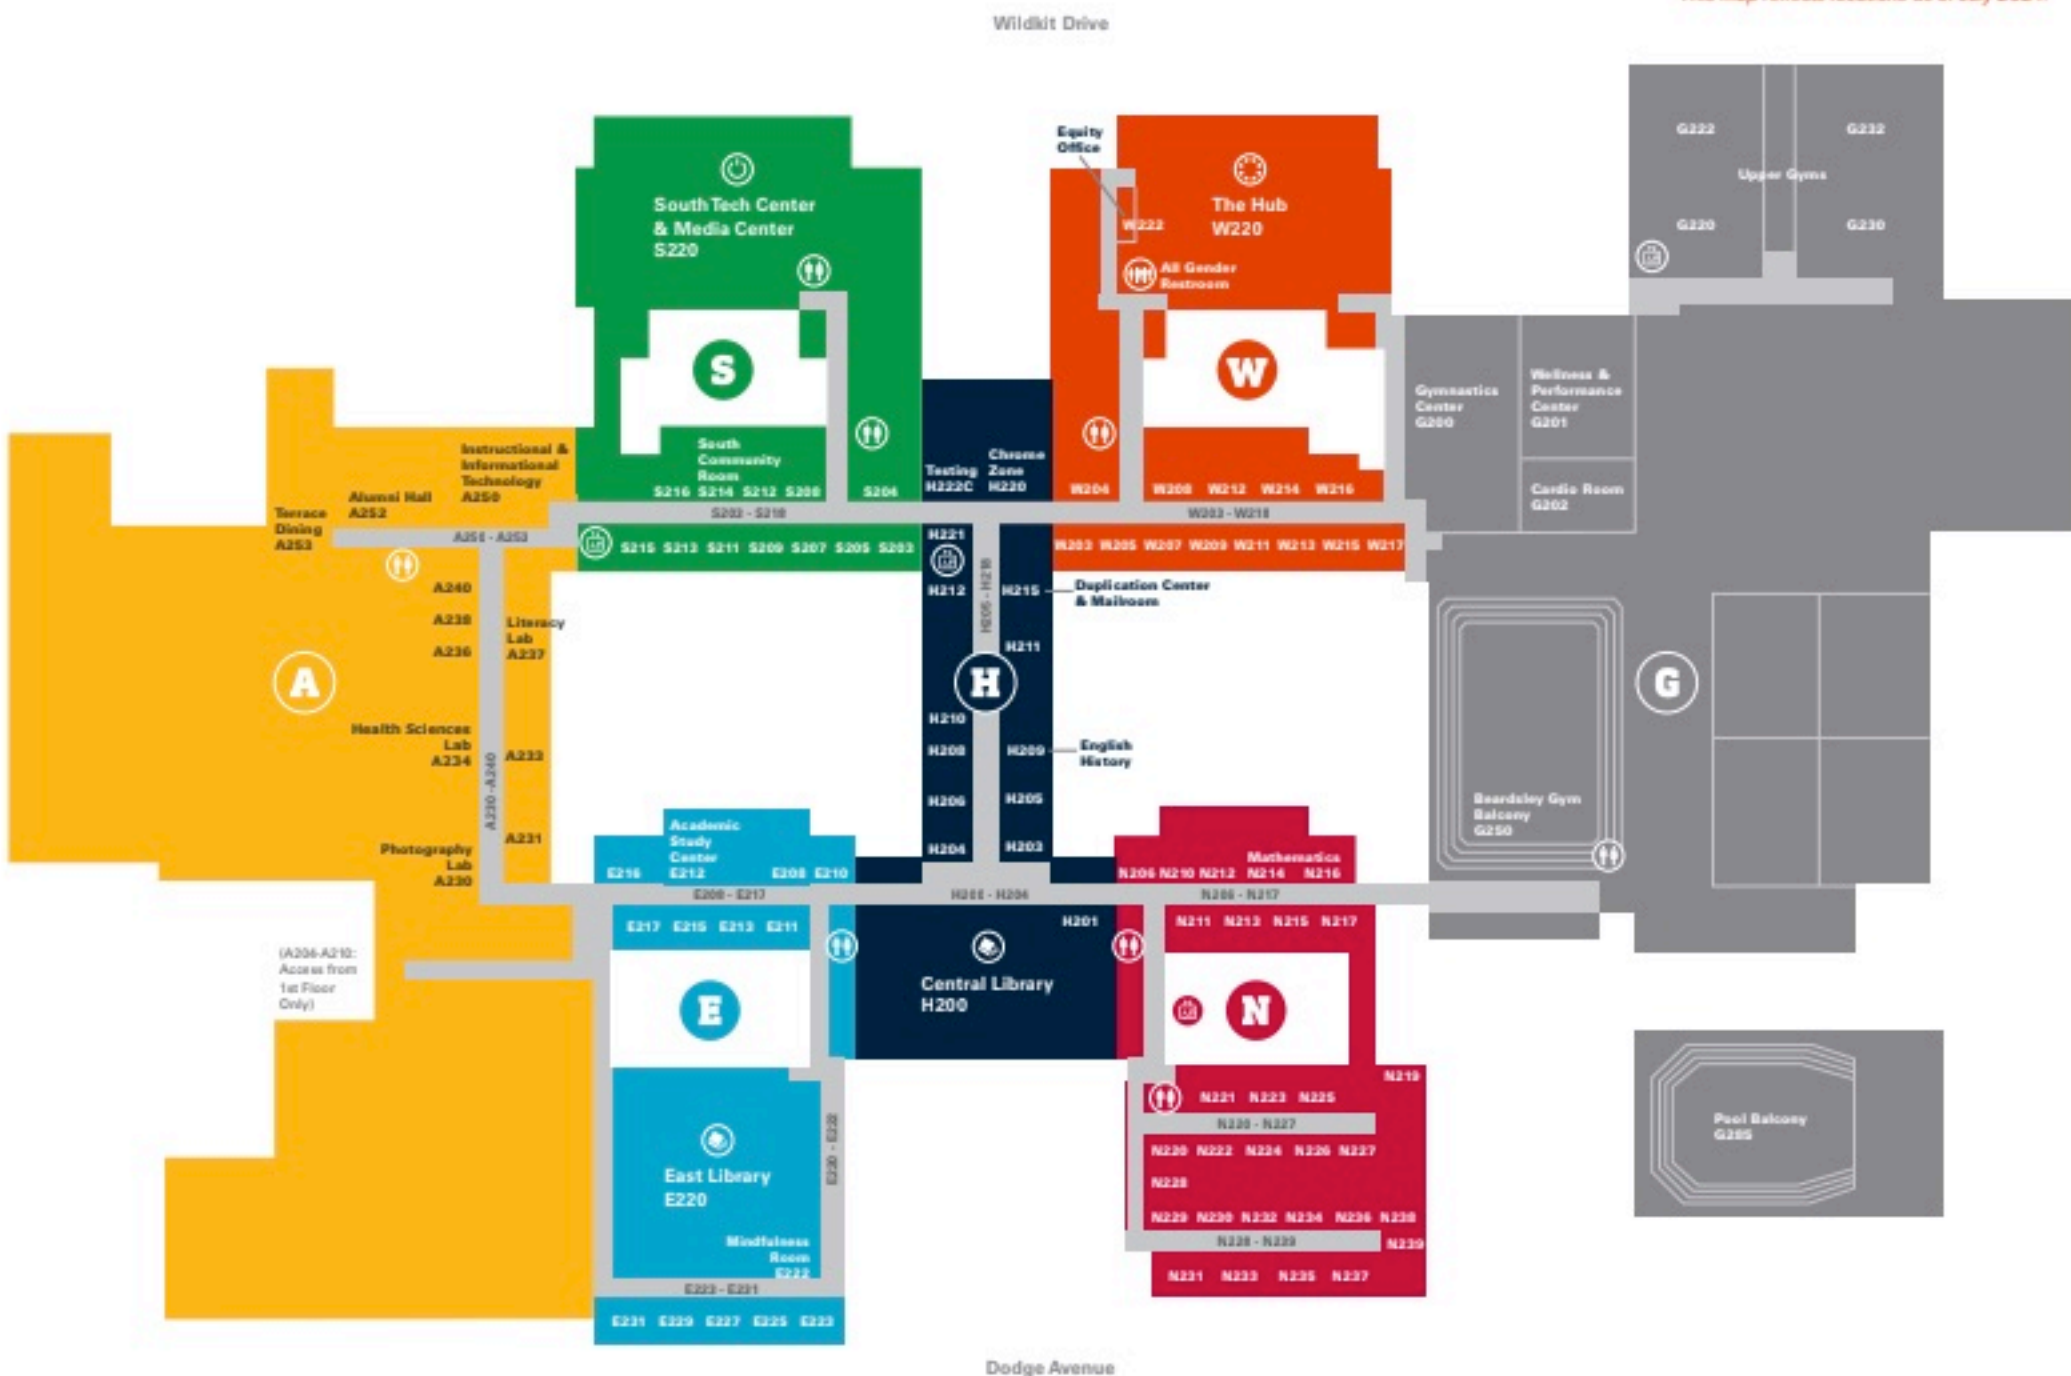

Parking Guidelines

Permit parking from 6:00am-4:00pm in all ETHS lots on school days.

Visitors may park in visitor designated spaces in Lot 1 and Lot 2. Lots 4 and 4A are available during events only. Visitors may park in any lot after 4:00pm or on days when school is not in session.

Accessible parking spaces are available at all times in the front rows of all lots.

NO OVERNIGHT PARKING IN ANY LOT VIOLATORS WILL BE CITED / TOWED.

Go to www.eths.k12.il.us/parking for complete guidelines.

This map reflects locations as of July 2024.

#93 California/Dodge
#206 Evanston Circulator

Dodge Avenue

#213 Green Bay Road
#93 California/Dodge
#206 Evanston Circulator
(Stop located across Dodge Avenue)

This map reflects locations as of July 2024.

Dodge Avenue